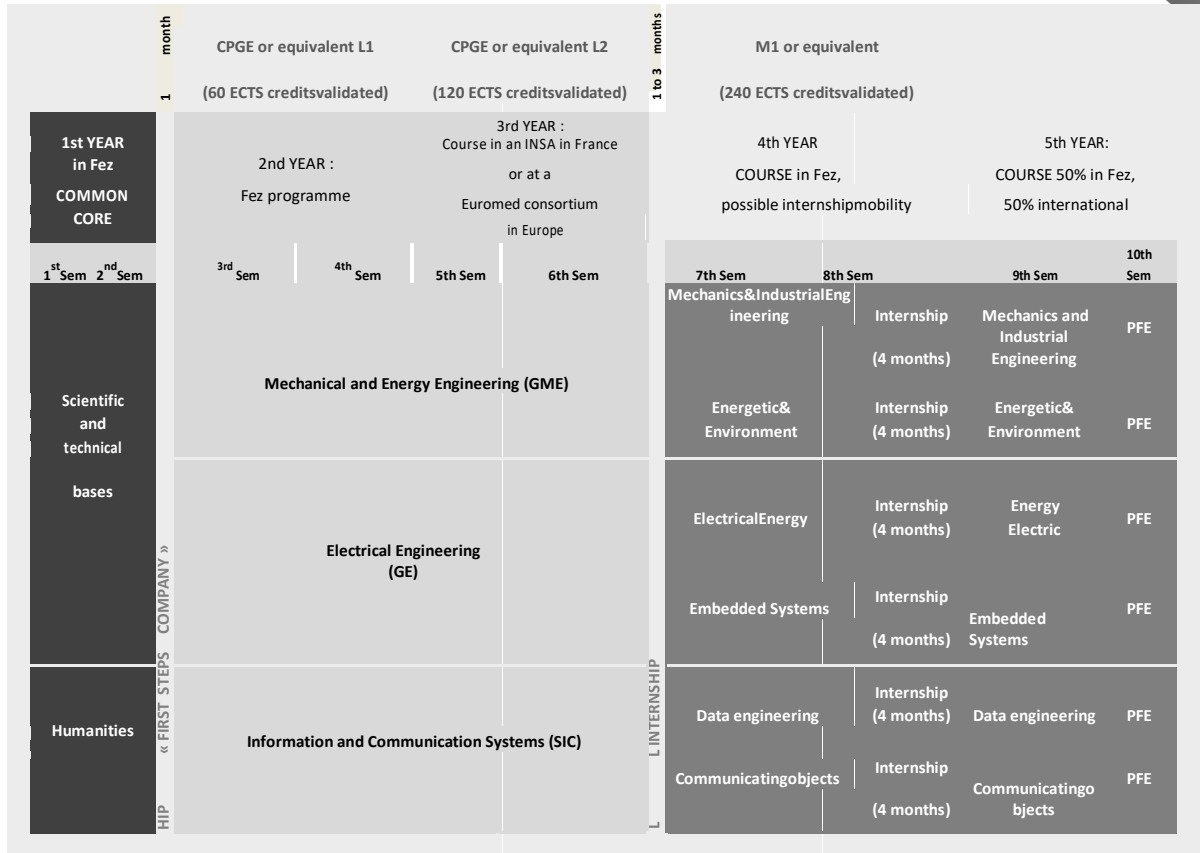

ADMISSION

Admission to 1st year

Would you like to join INSA Euro-Mediterranean?

3 ways to apply:

- ▶ Apply directly to the INSA Euro-Mediterranean via the UEMF portal: www.ueuromed.org
- ▶ Apply to INSA Euro-Mediterranean and other schools of the INSA Group via the INSA Group Admissions Service portal: candidat.groupe-insa.fr
- ▶ Apply to INSA Euro-Mediterranean and other Moroccan engineering schools of the ENSA network, via the ENSA competition portal: www.ensa-concours.ma

You can apply using all of these options. All information on: www.insa-euromediterranee.org

Admission to 2nd year

- ▶ Via the INSA Euro-Mediterranean portal: www.insa-euromediterranee.org

Admission to 3rd year

- ▶ Via the INSA Euro-Mediterranean portal: www.insa-euromediterranee.org

Admission to 4th year

- ▶ Via the INSA Euro-Mediterranean portal: www.insa-euromediterranee.org

TRAIN DIFFERENTLY FOR THE JOBS OF TOMORROW: